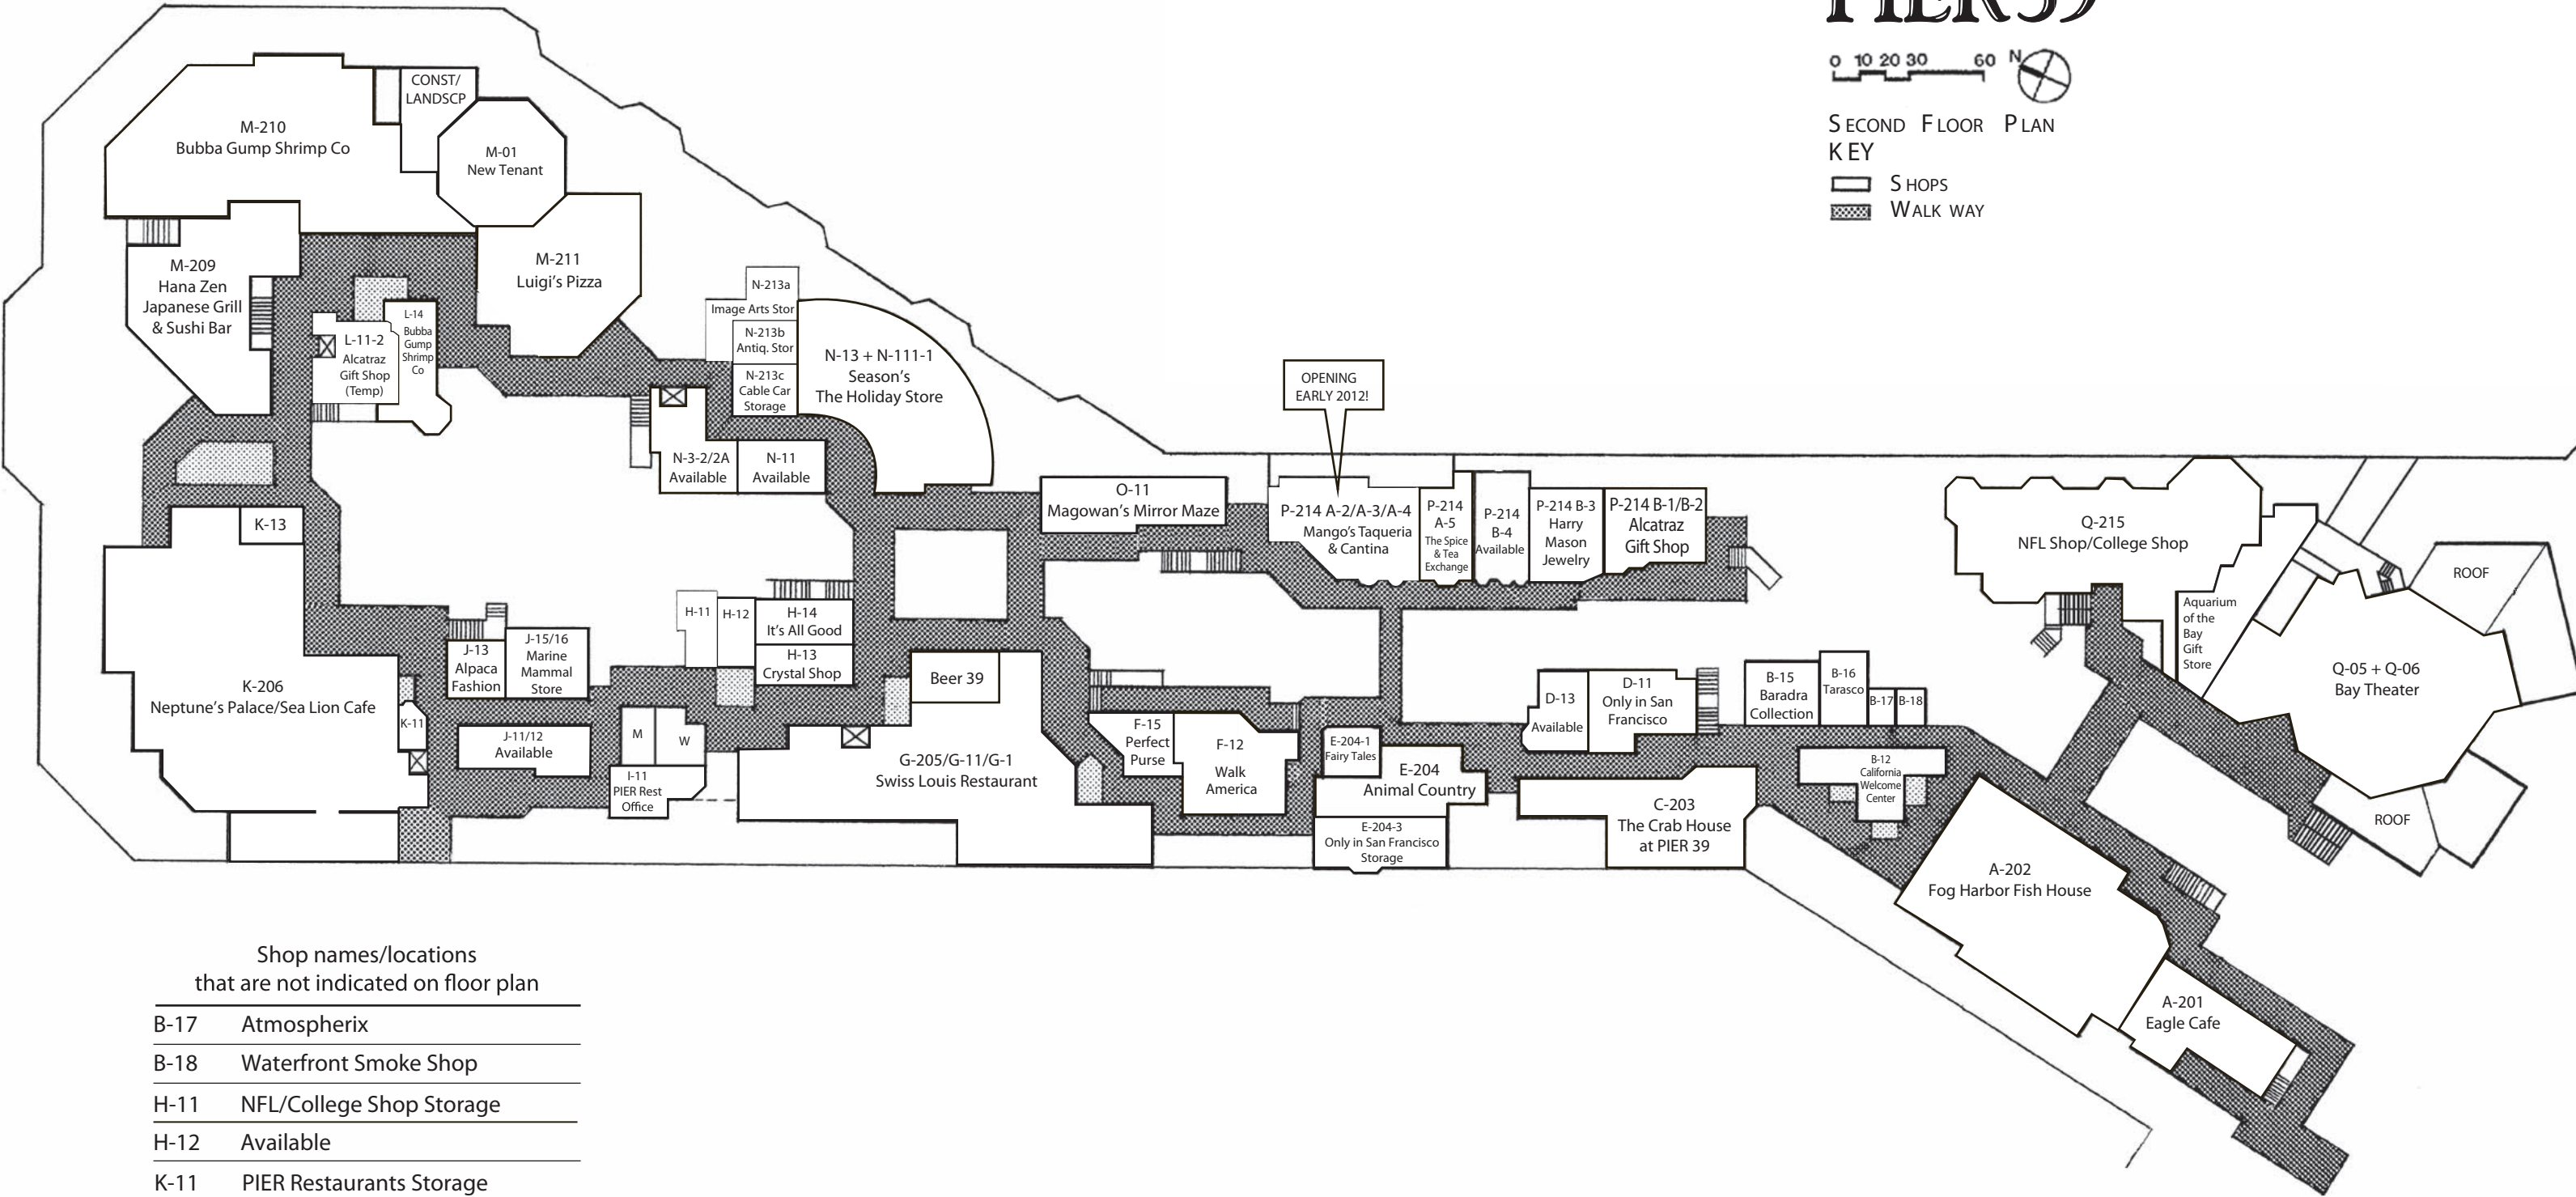

# PIER 39™

FIRST FLOOR PLAN

KEY

- SHOPS
- COVERED WALK WAY
- MALL

Shop names/locations  
that are not indicated on floor plan

- B-01A Trish's Mini-Donuts
- B-02 Golden Gate Bridge Store
- B-04 Waffle Cones
- F-104 Sunglass Hut
- G-05A Pier Market Storage
- G-05C Magnets Storage
- G-05D Magnetron Storage
- G-05E Pedro Weiner Storage
- H-04 Puppets on the Pier
- H-05 Pearl Factory I
- K-01 Crabcakes & Sweets
- L-02 Aunt Fanny's Hot Pretzels
- O-02 We Be Knives
- O-03 SF Keychain
- O-04 Treasure Ireland
- O-05 Charms by the Bay
- P-10 Pearl Factory II

FIRST FLOOR

## SECOND FLOOR PLAN KEY

- SHOPS
- WALK WAY

SECOND FLOOR