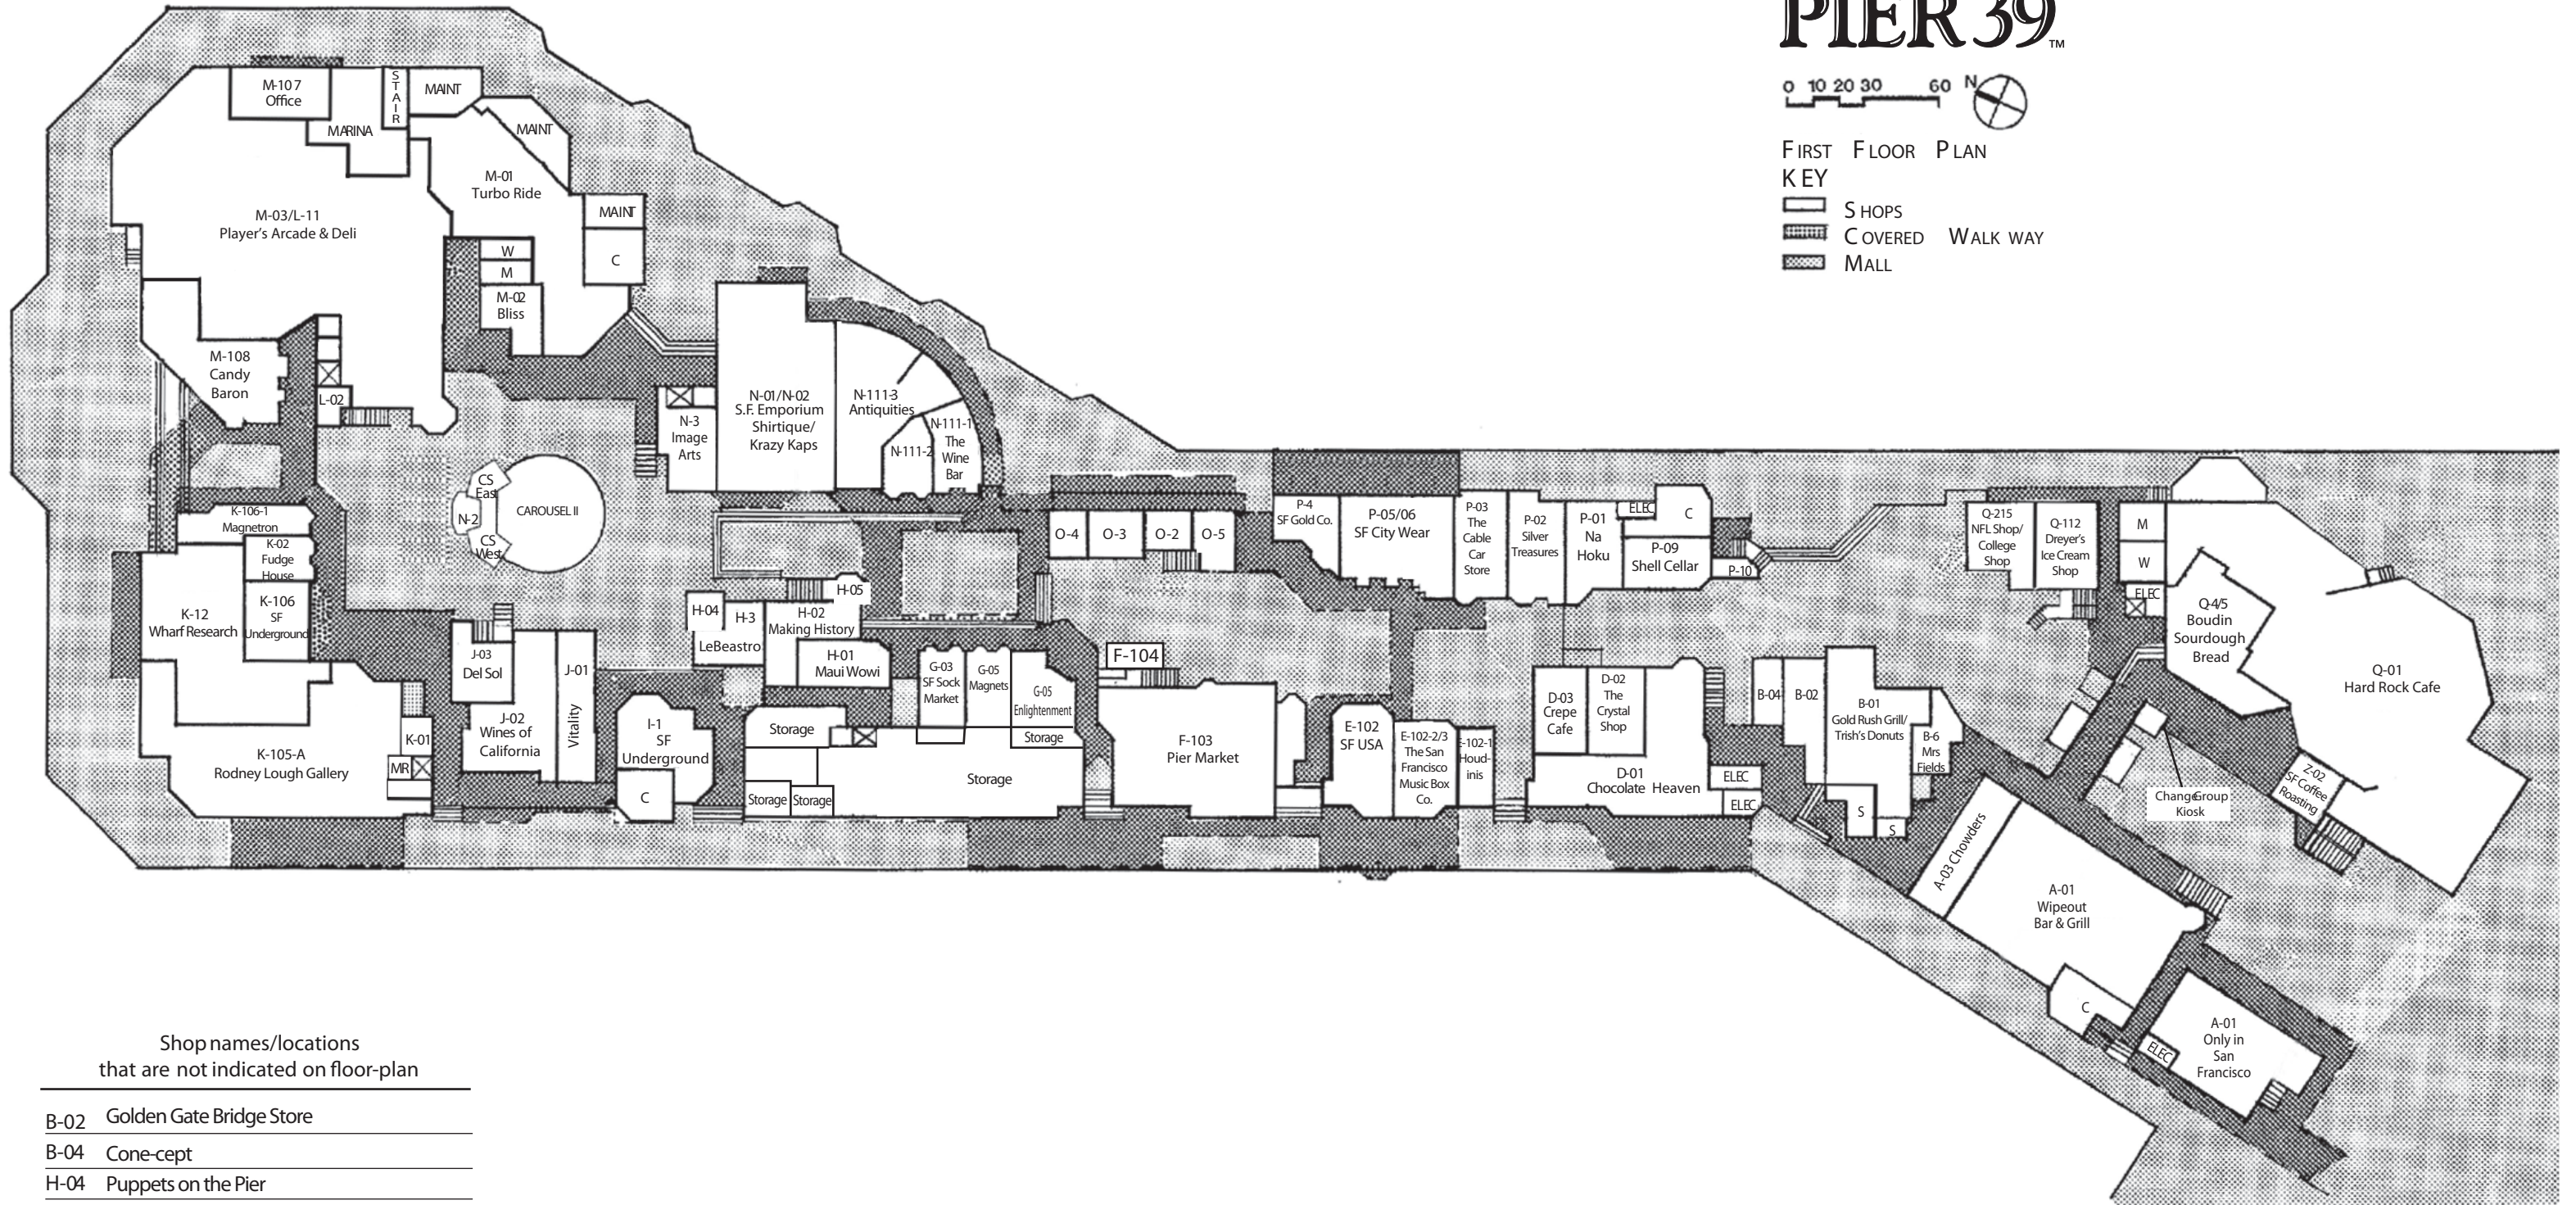

PIER 39™

FIRST FLOOR PLAN

KEY

- SHOPS
- COVERED WALK WAY
- MALL

Shopnames/locations
that are not indicated on floor-plan

- B-02 Golden Gate Bridge Store
- B-04 Cone-cept
- H-04 Puppets on the Pier
- H-05 Pearl Factory
- K-01 Crabcakes & Sweets
- L-02 Aunt Fanny's Hot Pretzels
- O-2 We Be Knives
- O-3 Lefty's - The Left Hand Store
- O-4 Treasure Ireland
- O-5 Charms by the Bay
- P-10 Pearl Factory II
- F-104 Sunglass Hut

FIRST FLOOR