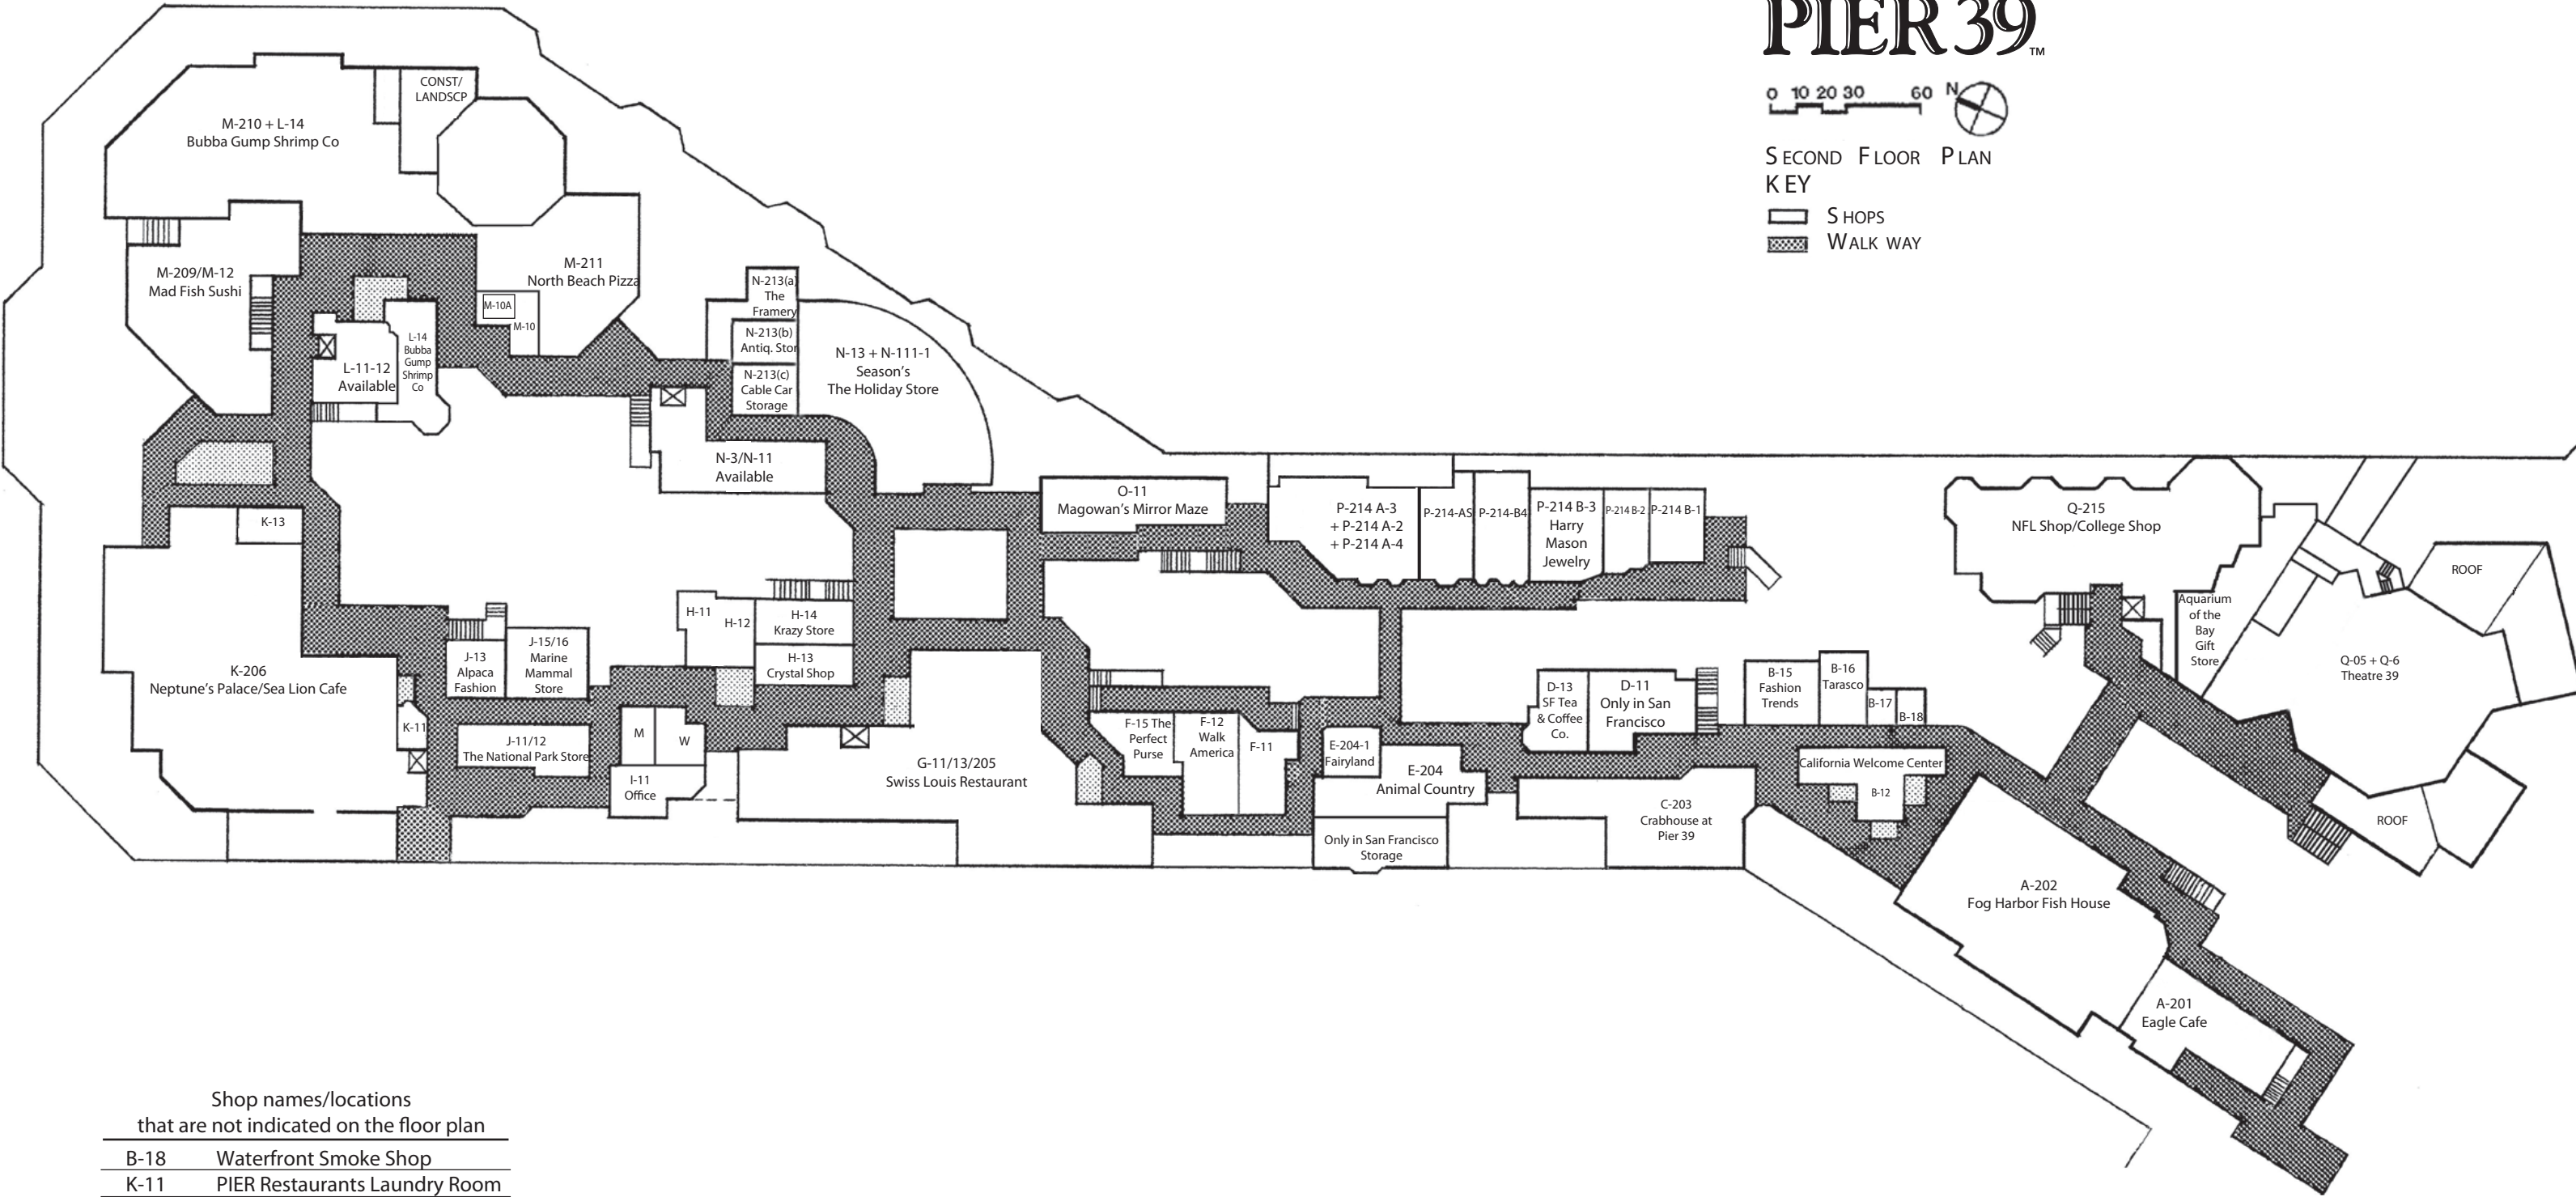

PIER 39™

SECOND FLOOR PLAN KEY

- SHOPS
- WALK WAY

Shop names/locations that are not indicated on the floor plan

B-18	Waterfront Smoke Shop
K-11	PIER Restaurants Laundry Room
K-13	Color the World
M-10	Available
M-10A	The Depot
N-213(a)	Image Arts Storage
N-213(b)	Antiquities Storage
N-213(c)	D&D Storage

SECOND FLOOR