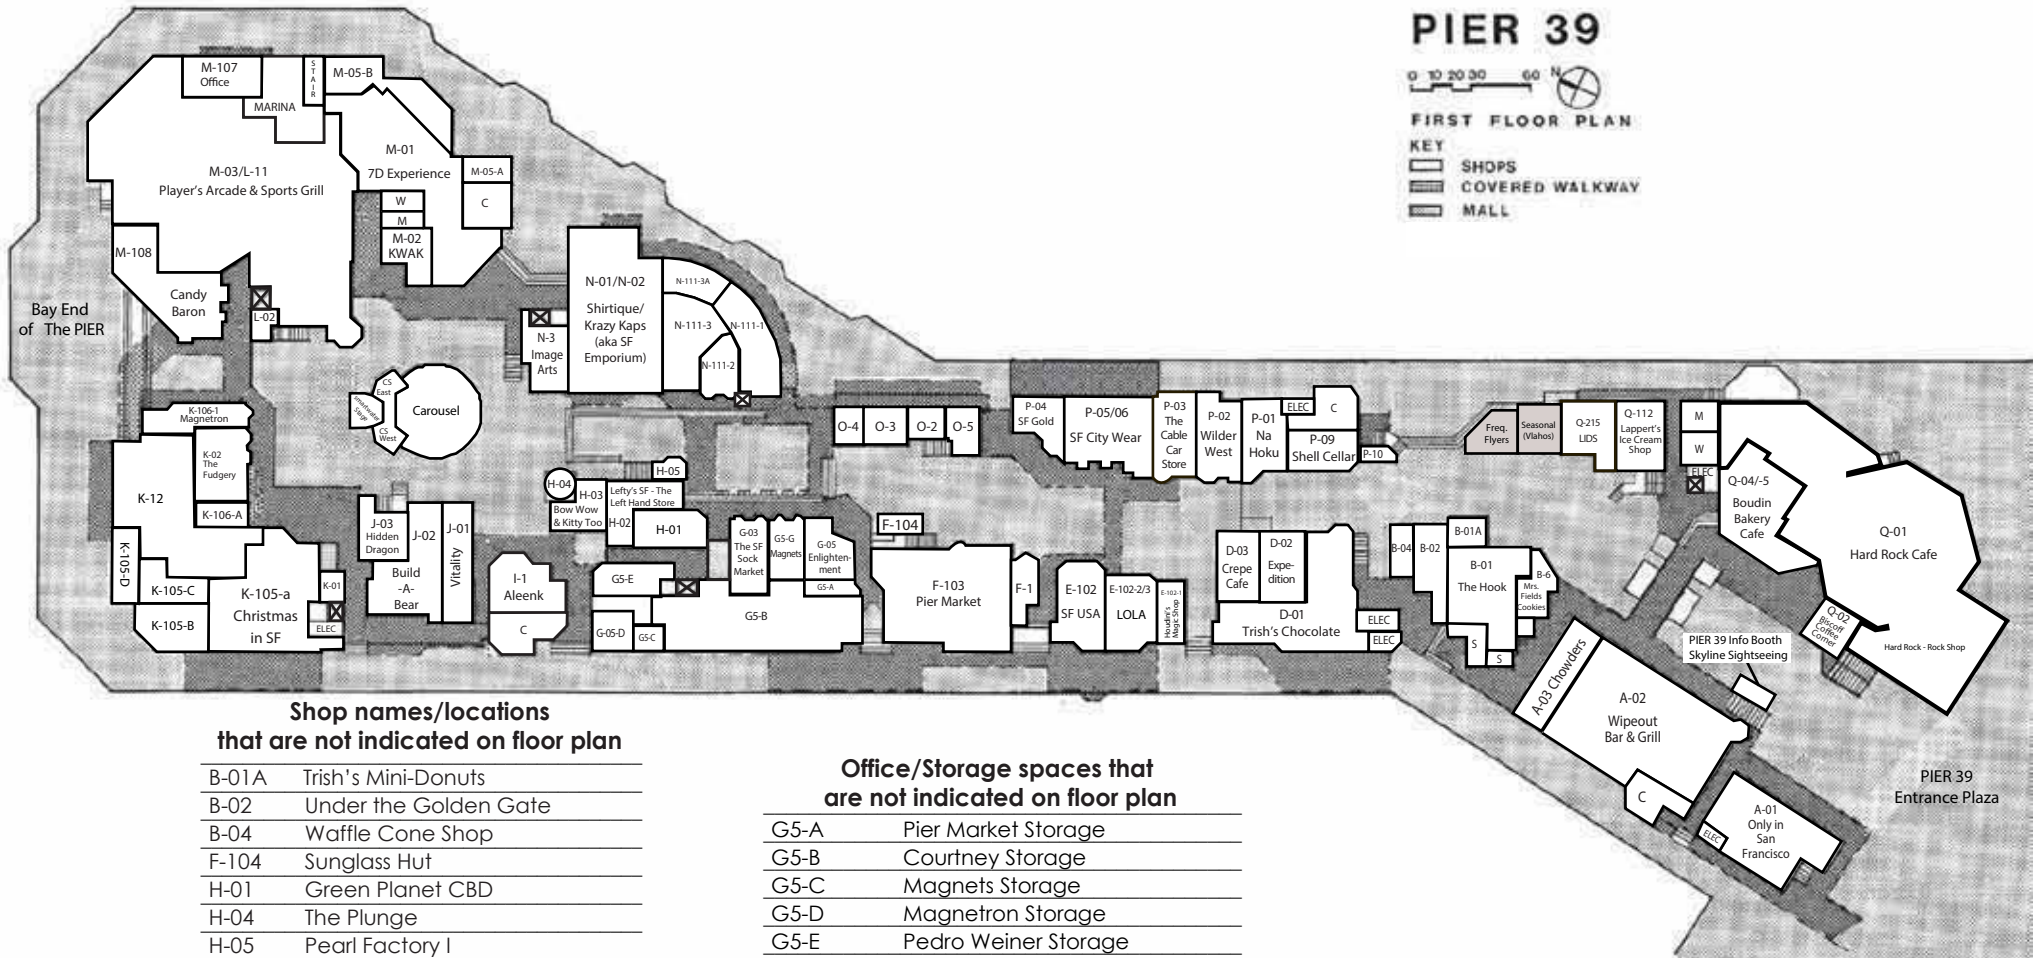

PIER 39

FIRST FLOOR PLAN

- KEY**
- SHOPS
 - COVERED WALKWAY
 - MALL

Shop names/locations that are not indicated on floor plan

B-01A	Trish's Mini-Donuts
B-02	Under the Golden Gate
B-04	Waffle Cone Shop
F-104	Sunglass Hut
H-01	Green Planet CBD
H-04	The Plunge
H-05	Pearl Factory I
K-01	Fun Food Factory
K-106-A	Artly Coffee
L-02	Aunt Fanny's Hot Pretzels
N-111-1	Humble Sea Brewing Co.
N-111-2	Crystal Shop, The
N-111-3	Happy Bubbles
O-02	We Be Knives
O-03	SF Keychain
O-04	Camel Honey Company
O-05	Pepper Paradise
P-10	Pearl Factory II

Office/Storage spaces that are not indicated on floor plan

G5-A	Pier Market Storage
G5-B	Courtney Storage
G5-C	Magnets Storage
G5-D	Magnetron Storage
G5-E	Pedro Weiner Storage
K-105-B	STORAGE
K-105-C	STORAGE
K-105-D	STORAGE
K-12	PIER 39 Operations Office
M-05-A	Hard Rock Cafe Office/Storage
M-05-B	Hard Rock Cafe Office/Storage
M-107	PIER 39 Marina Offices
N-111-3A	Shirtique Storage

FIRST FLOOR

PIER 39

SECOND FLOOR PLAN

KEY

-  SHOPS
-  WALK WAY

Shop names/locations that are not indicated on floor plan

B-12-B	AVAILABLE
B-12-C	Scrumptious
B-18	AVAILABLE
D-13	AVAILABLE
F-12-A	Solve It! Think out of the Box
F-15	AVAILABLE
H-14	AVAILABLE
J-11/12	AVAILABLE
J-13	AVAILABLE
J-16	AVAILABLE
L-11-2	AVAILABLE

Office/Storage spaces that are not indicated on floor plan

B-12-A	Fog Harbor Fish House Storage
E-204-3	Only in SF Storage
F-12-B	Aunt Fanny's Office
F-12-C	Crab House Office/Storage
H-11-A/12	D&D Office/Storage
H-13	Carousel/Plunge Storage
I-11	Players Office & Storage
J-15	Build-A-Bear Storage