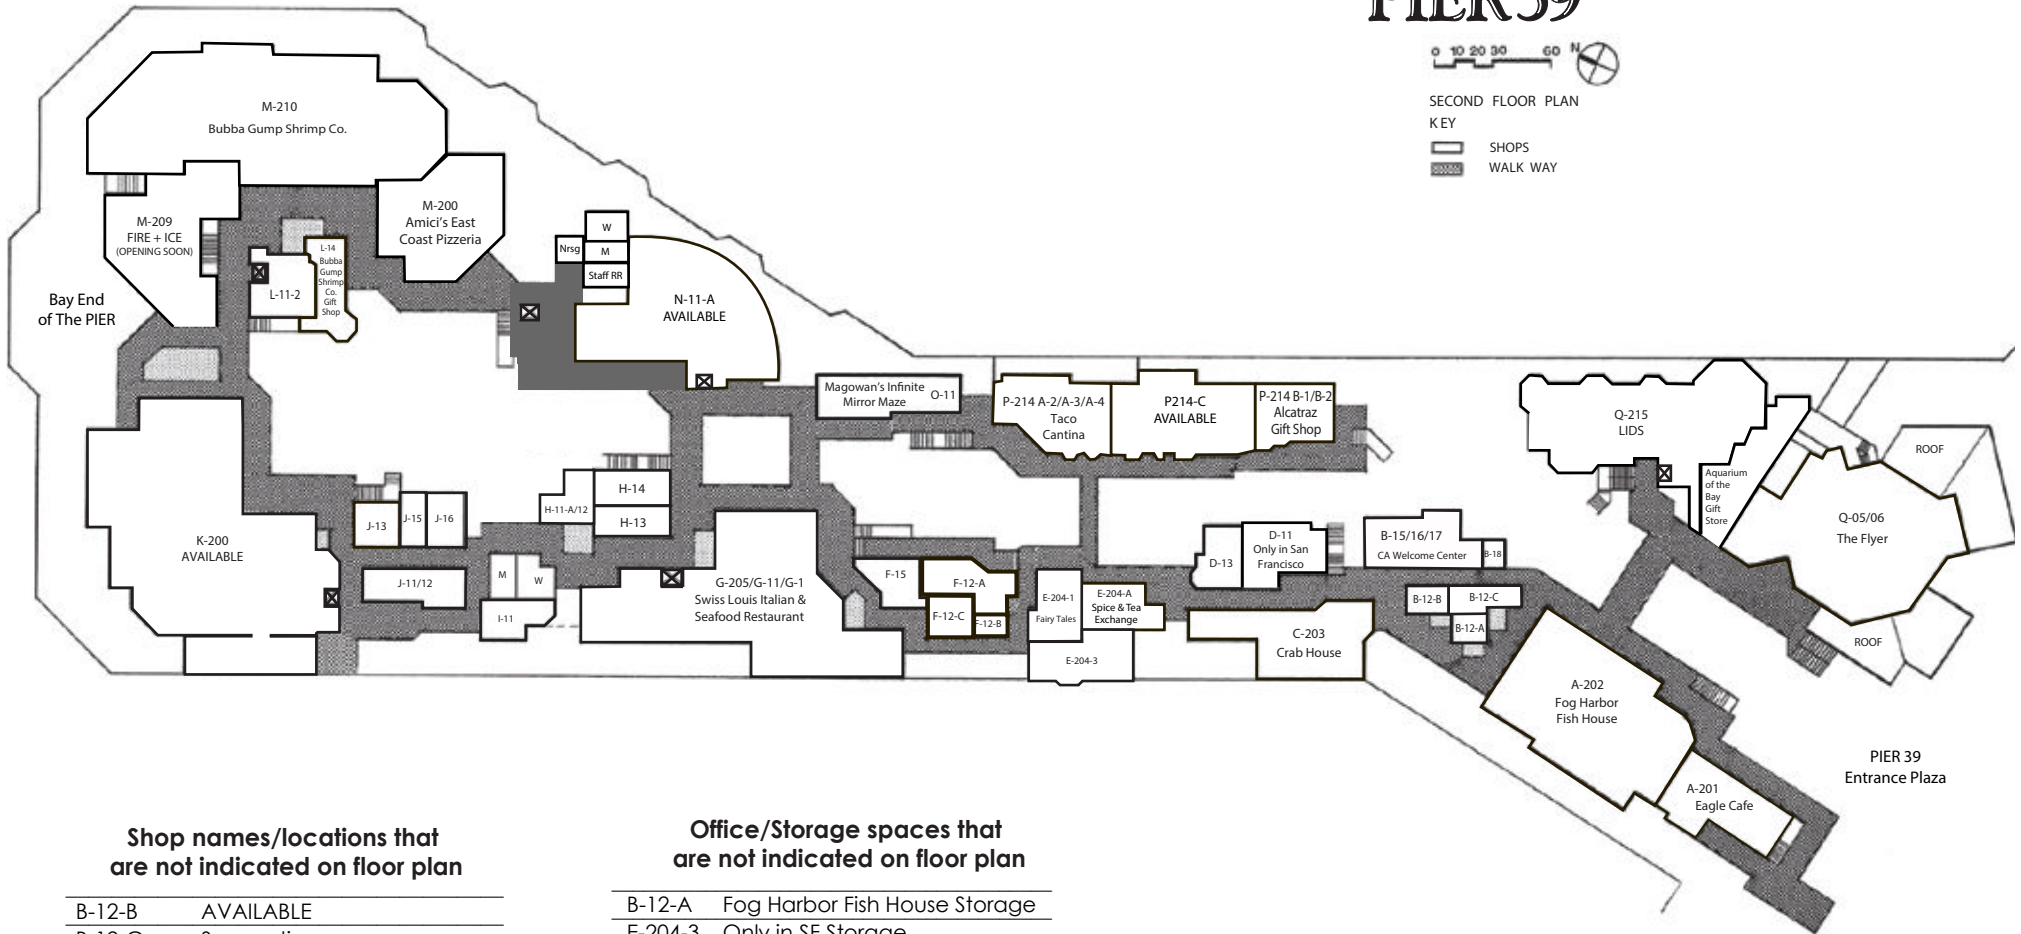

Office/Storage spaces that are not indicated on floor plan

G5-A	Pier Market Storage
G5-B	Courtney Storage
G5-C	Magnets Storage
G5-D	Magnetron Storage
G5-E	Pedro Weiner Storage
K-105-B	STORAGE
K-105-C	STORAGE
K-105-D	STORAGE
K-12	PIER 39 Operations Office
M-05-A	Hard Rock Cafe Office/Storage
M-05-B	Hard Rock Cafe Office/Storage
M-107	PIER 39 Marina Offices
N-111-3A	Shirtique Storage

FIRST FLOOR

PIER 39

SECOND FLOOR PLAN

KEY

-  SHOPS
-  WALK WAY

Shop names/locations that are not indicated on floor plan

B-12-B	AVAILABLE
B-12-C	Scrumptious
B-18	AVAILABLE
D-13	AVAILABLE
F-12-A	Solve It! Think out of the Box
F-15	AVAILABLE
H-14	AVAILABLE
J-11/12	AVAILABLE
J-13	AVAILABLE
J-16	AVAILABLE
L-11-2	AVAILABLE

Office/Storage spaces that are not indicated on floor plan

B-12-A	Fog Harbor Fish House Storage
E-204-3	Only in SF Storage
F-12-B	Aunt Fanny's Office
F-12-C	Crab House Office/Storage
H-11-A/12	D&D Office/Storage
H-13	Carousel/Plunge Storage
I-11	Players Office & Storage
J-15	Build-A-Bear Storage

SECOND FLOOR